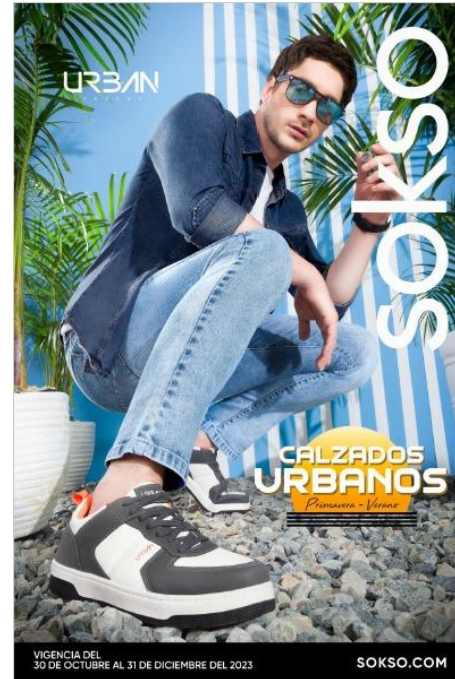

TIPOS DE CATÁLOGOS

Catálogos Regulares - Caballeros y Niños