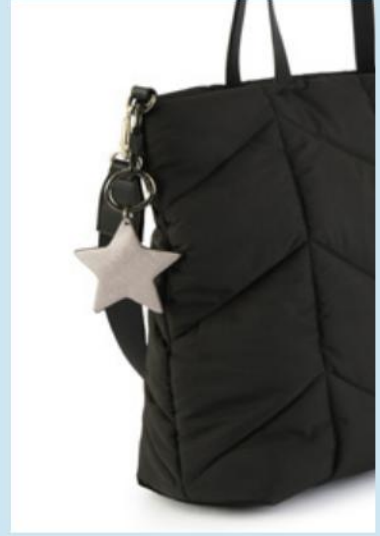

OFERTA:

S/169.00

Antes: S/269.00

*Las medidas pueden variar ±2cm

•1/CAFE

cartera
sumy

new in • new in •
new in • new in •
new in • new in •

•2/NEGRO