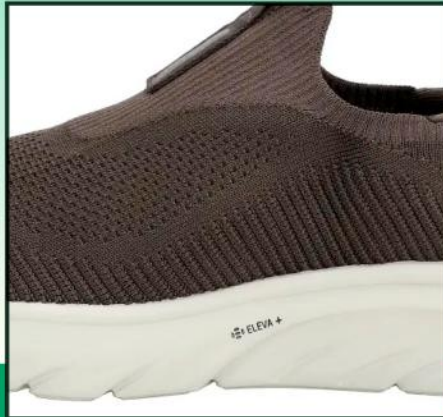

OUR PASSION FOR STREET WEAR